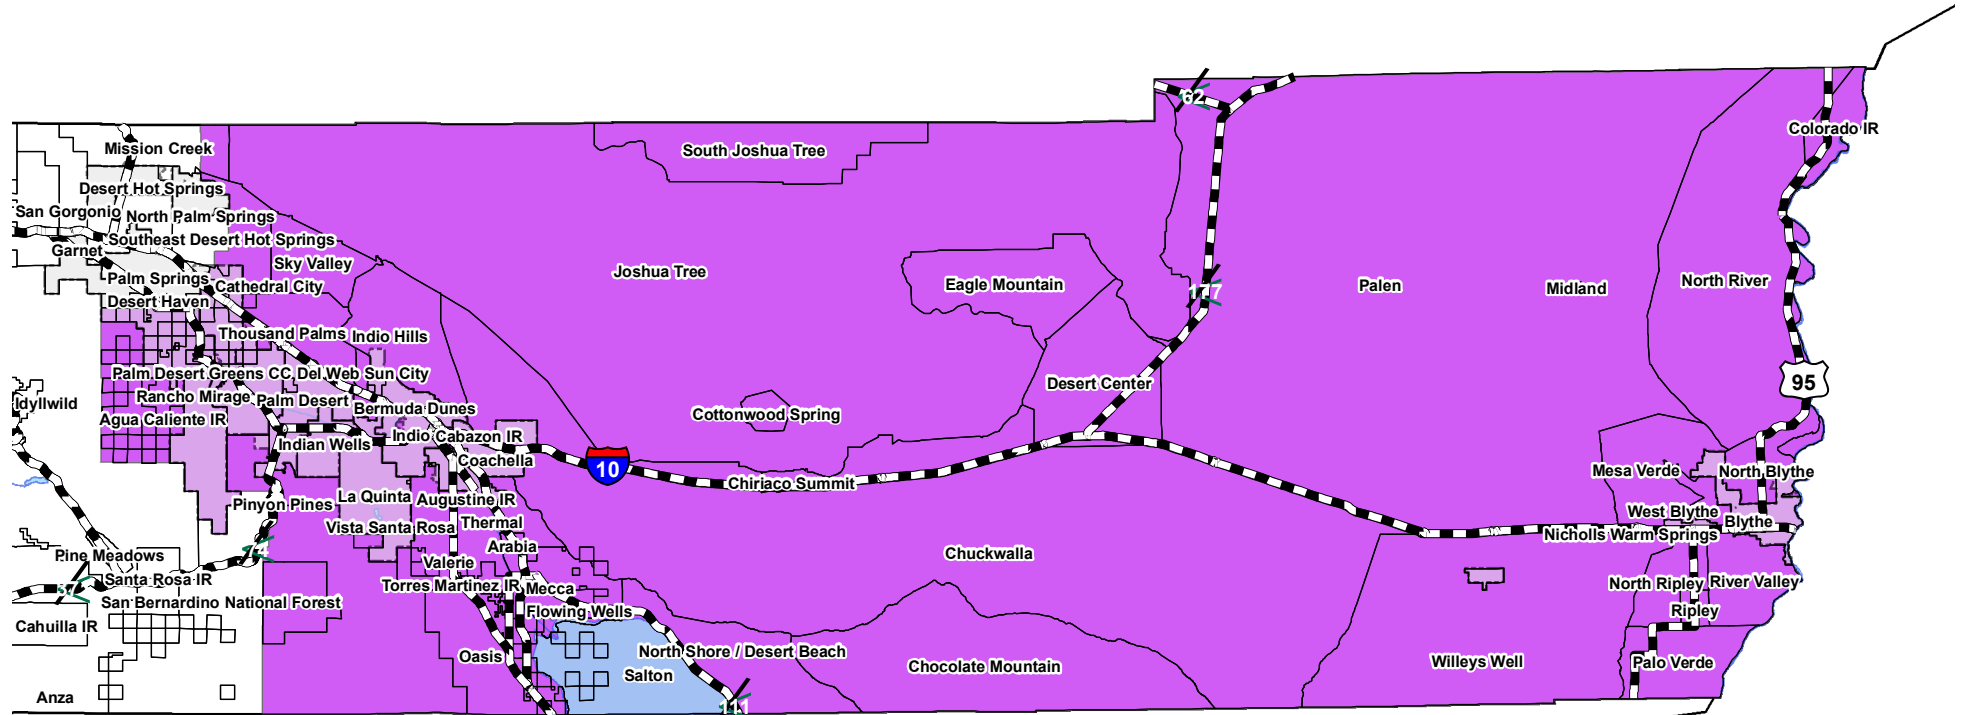

Supervisorial District 4 w/Communities

Supervisor Districts

DISTRICT	Color
1	Blue
2	Green
3	Yellow
4	Purple
5	Red

Date: 11-19-2008