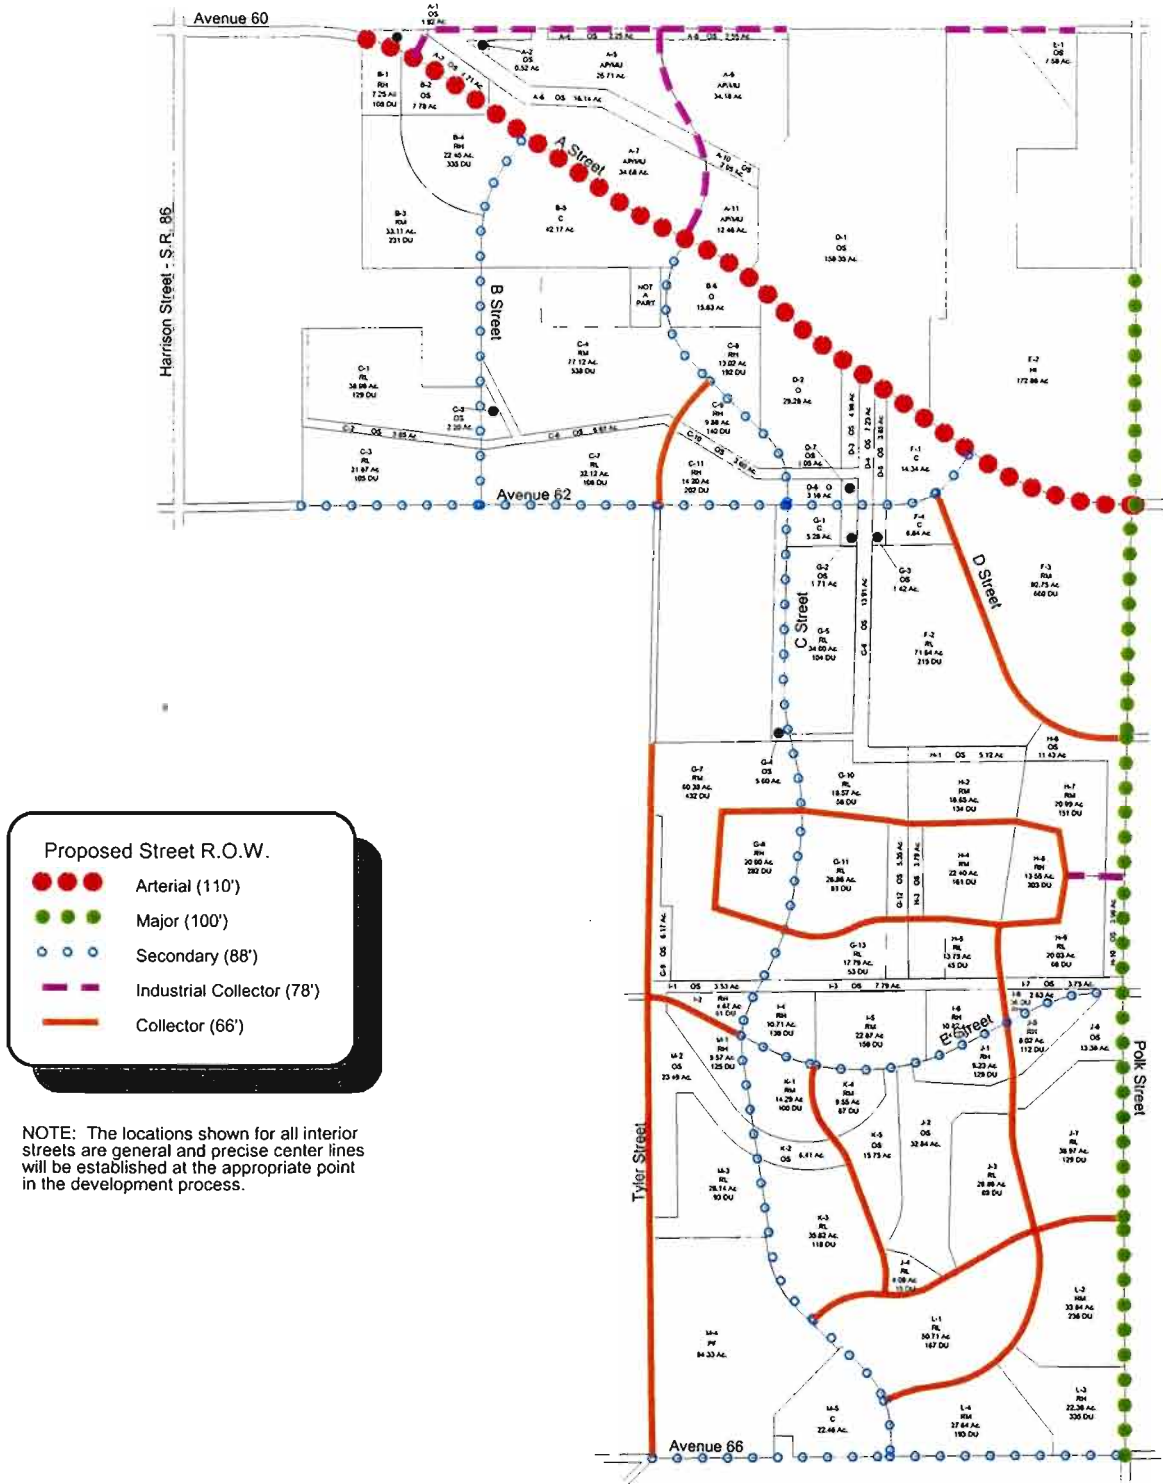

# Circulation

# THE KOHL RANCH

COACHELLA VALLEY, CALIFORNIA

Scale: 1" = 2000'  
 Figure IV-2