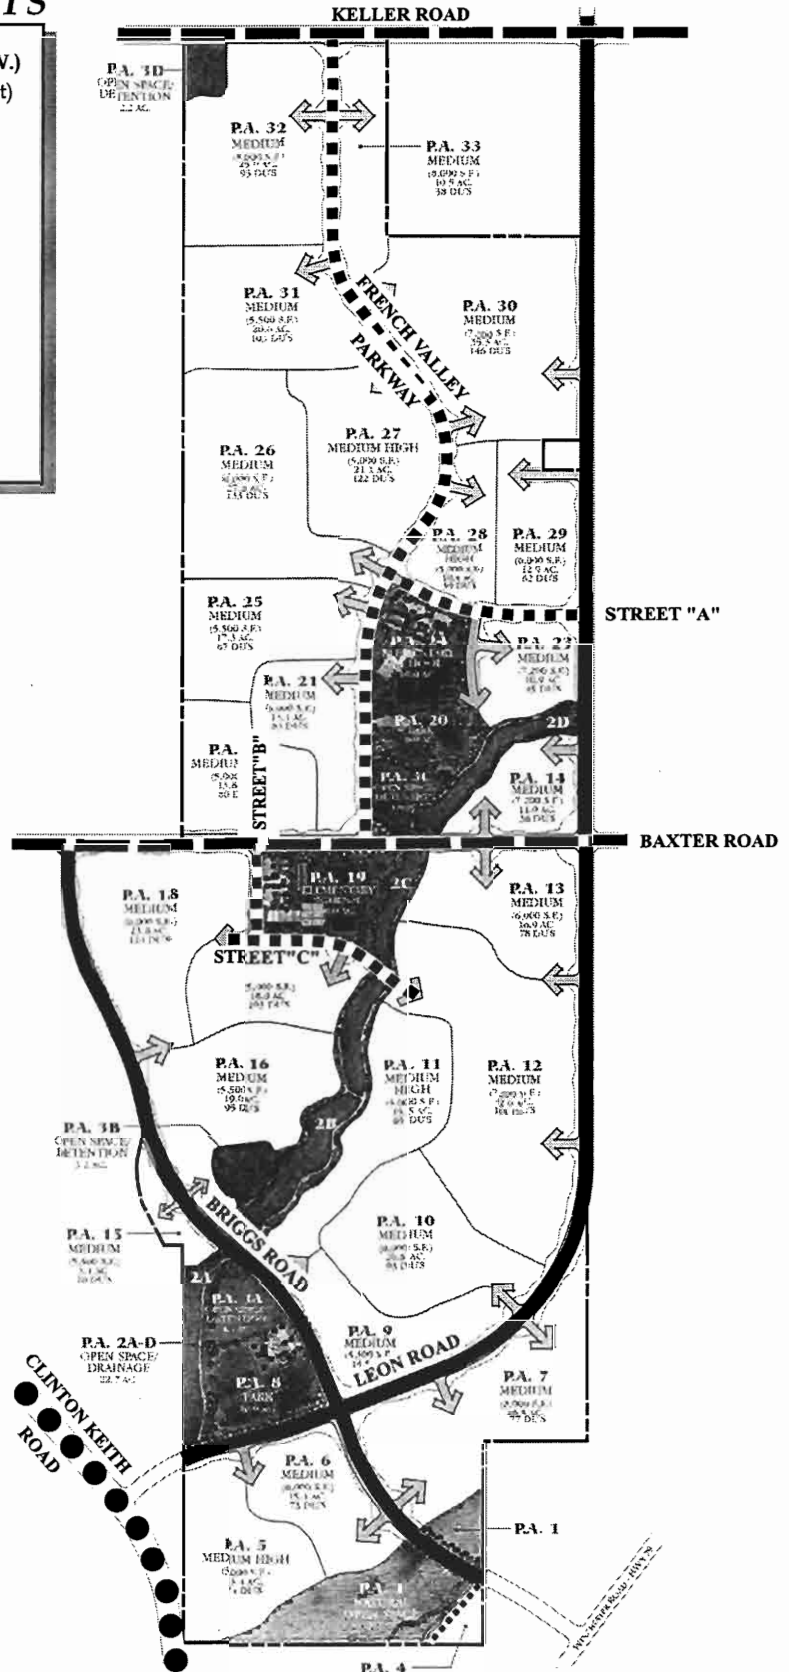

CIRCULATION ELEMENTS

CIRCULATION PLAN

French Valley

TUCALOTA HILLS ASSOCIATES LLC
 19800 MACARTHUR BLVD. SUITE 700
 IRVINE, CA 92612

FIGURE III.A-3