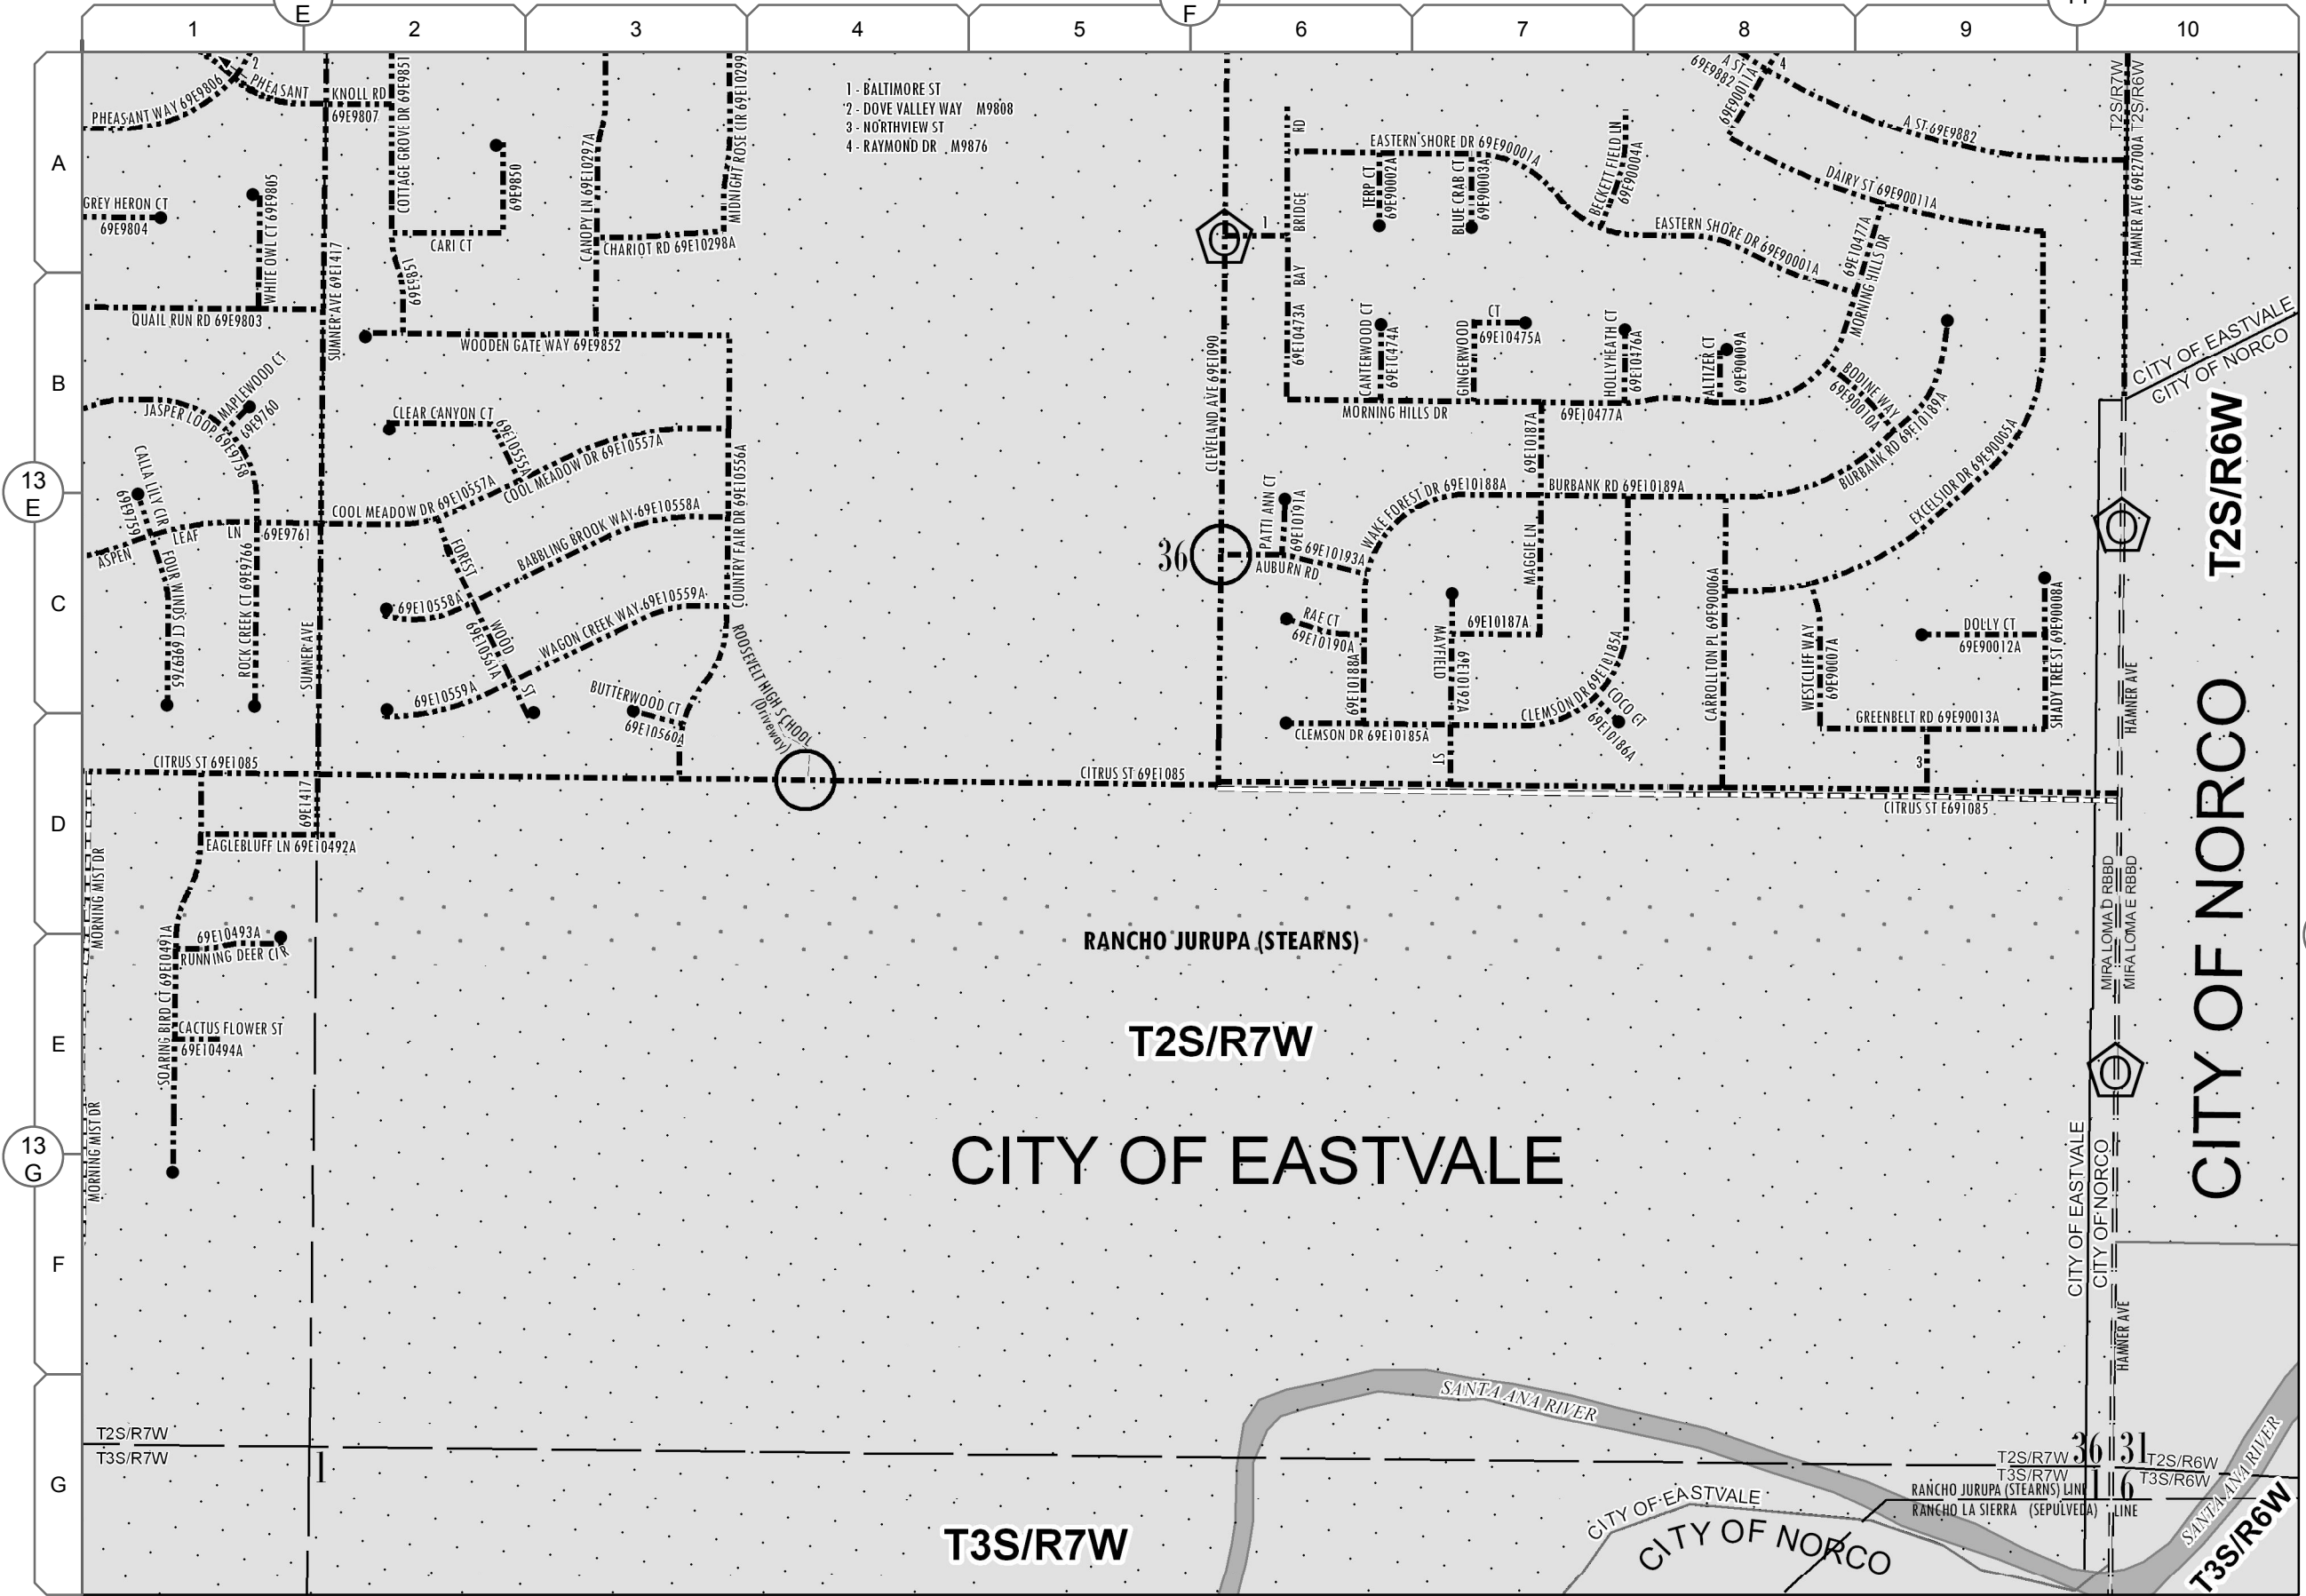

13
E

14
F

14

- 1 - BALTIMORE ST
- 2 - DOVE VALLEY WAY M9808
- 3 - NORTHVIEW ST
- 4 - RAYMOND DR M9876

RANCHO JURUPA (STEARNS)

T2S/R7W

CITY OF EASTVALE

T3S/R7W

T2S/R6W

CITY OF NORCO

14

13
G

18