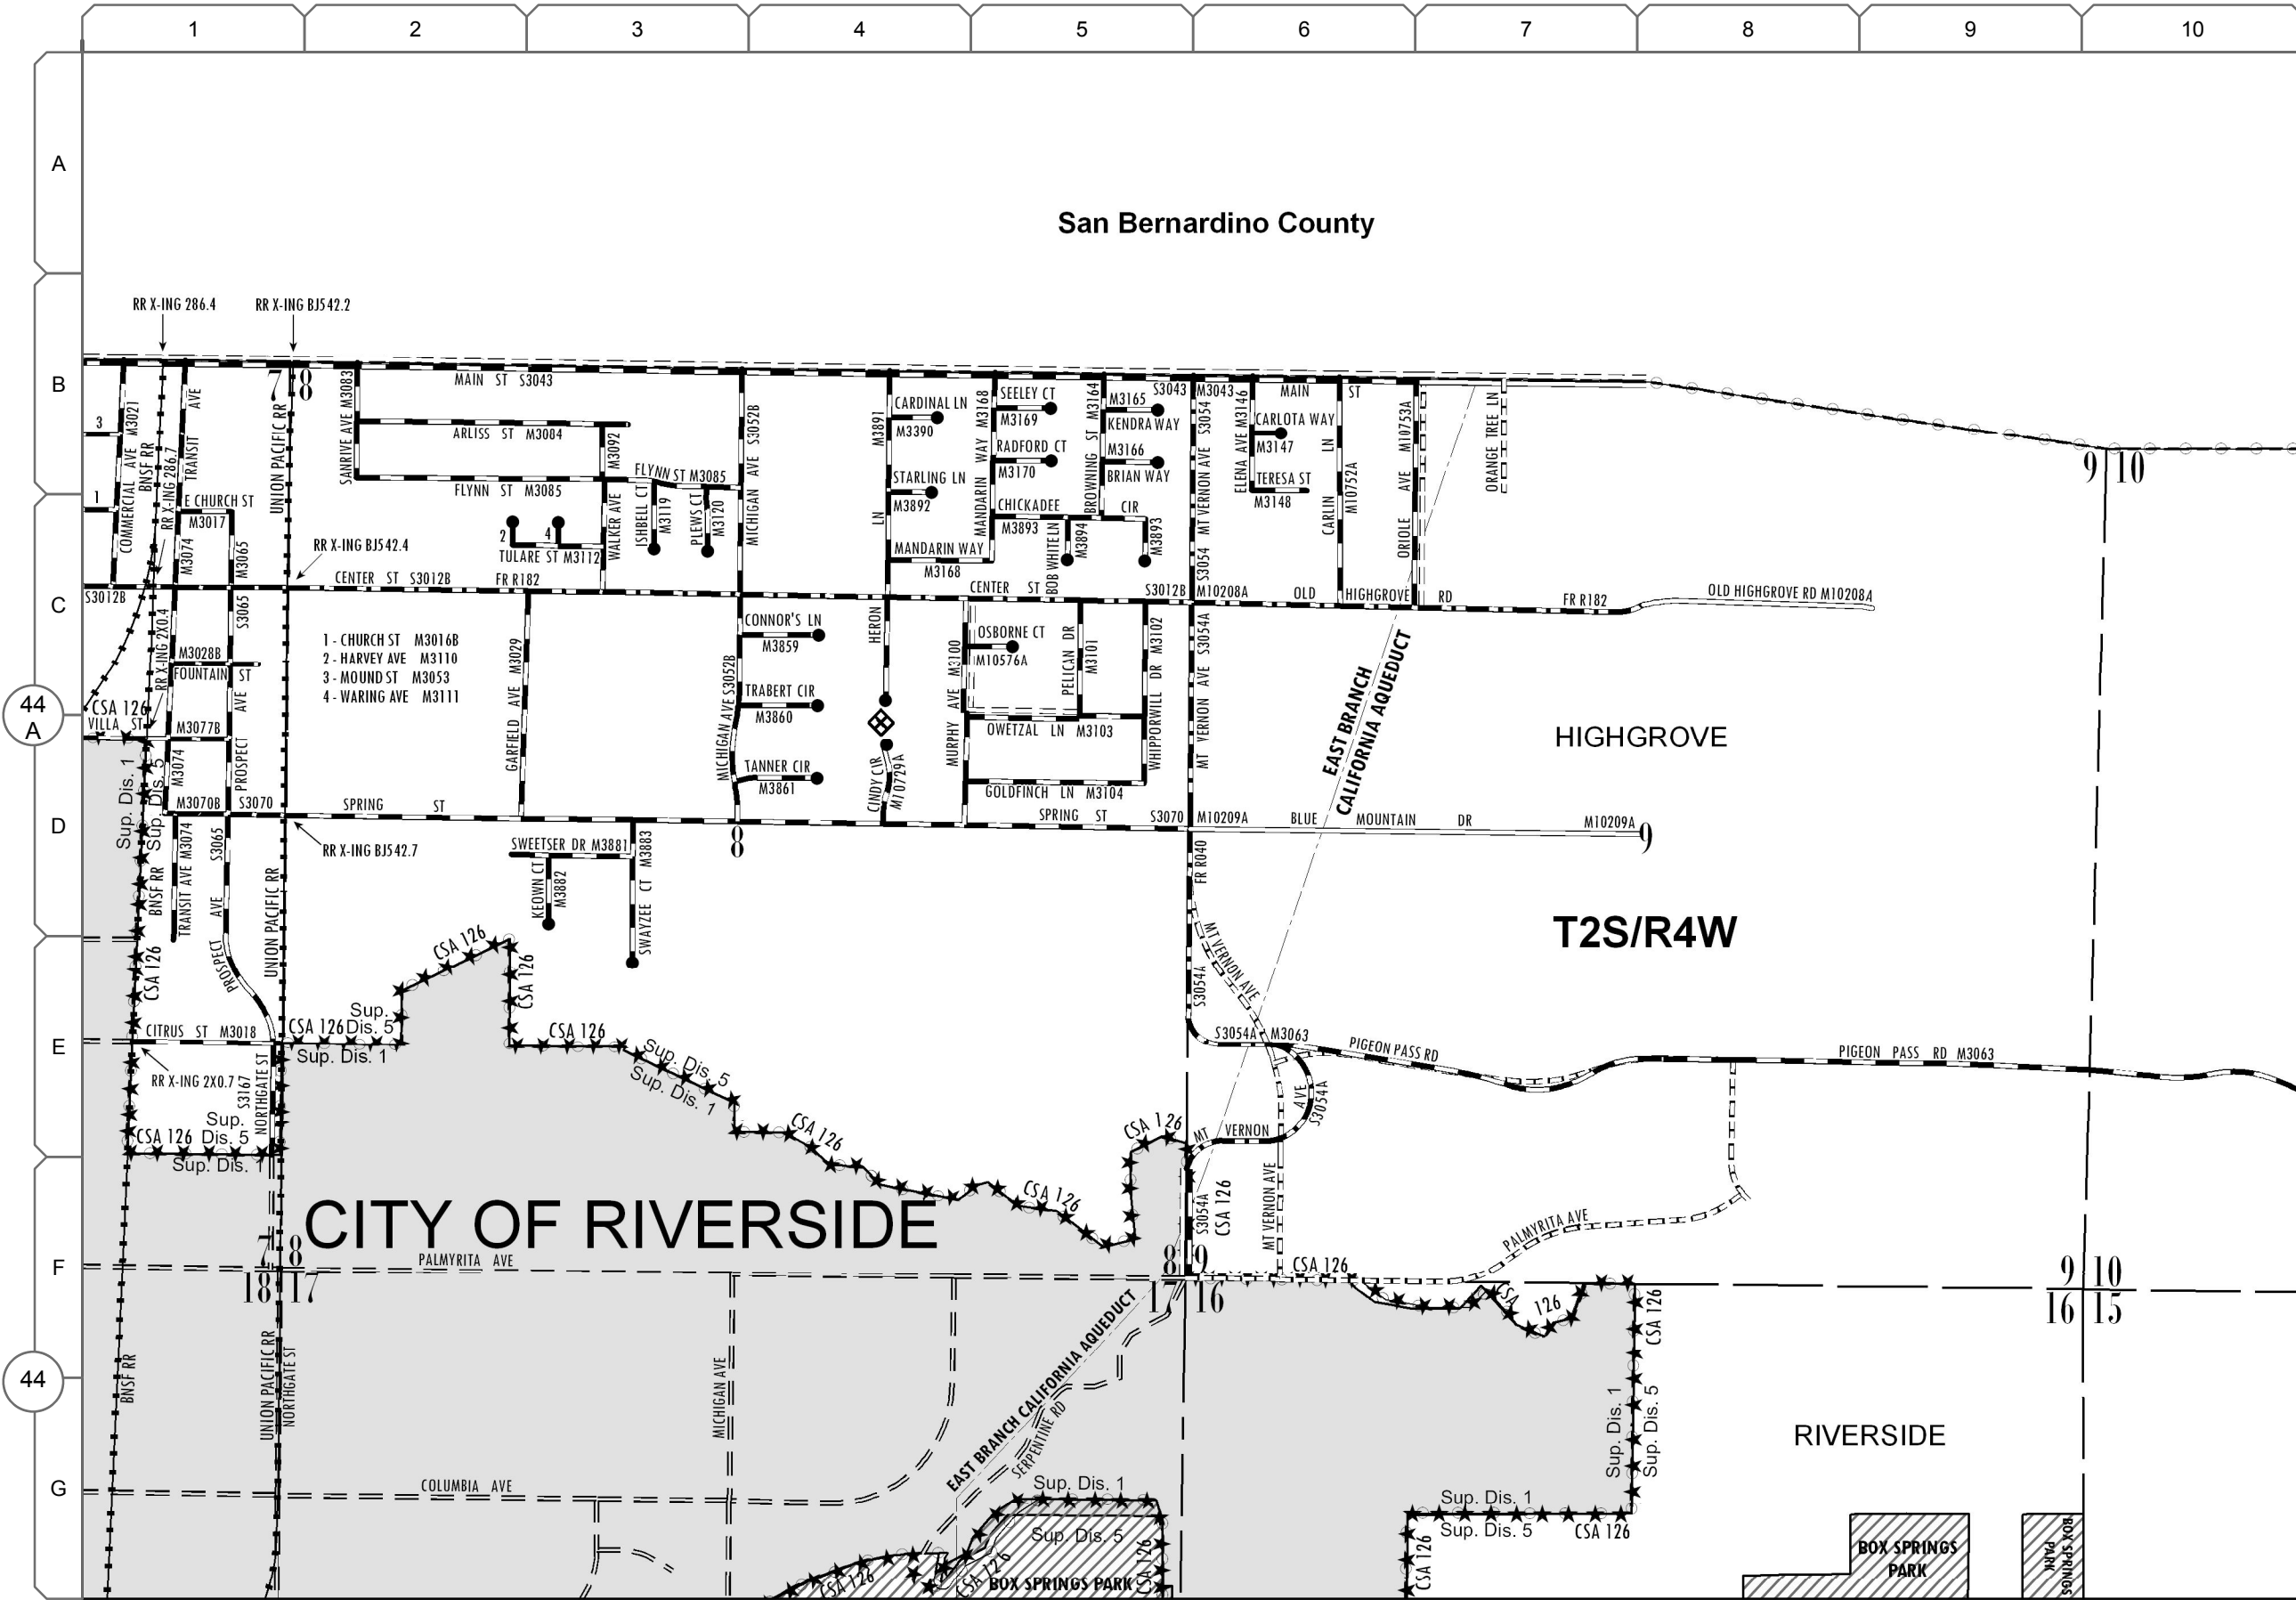

San Bernardino County

CITY OF RIVERSIDE

HIGHGROVE

T2S/R4W

RIVERSIDE

BOX SPRINGS PARK

BOX SPRINGS PARK

44